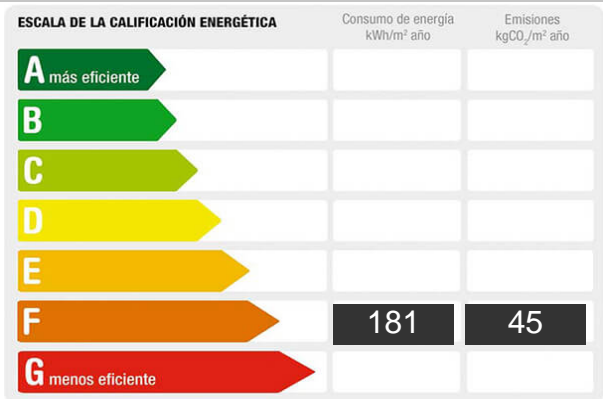

Sqm built: 90

Garages: 1

Terraces: 1

Bathrooms: 2

Floor: parquet

Hot water: individual

Bedrooms: 3

Outward/Inward: outward

Living area: 90

Sqm terrace: 12

Orientation: west

Cupboards: 2

Description:

Vivienda muy céntrica, en edificio de pocos años ultima planta. Duplex con excelentes vistas, soleado, acabados de primera calidad, situado muy cerca de transporte publico y calle principal. Dotado de calefacción , aire acondicionado y plaza de aparcamiento en el mismo edificio.