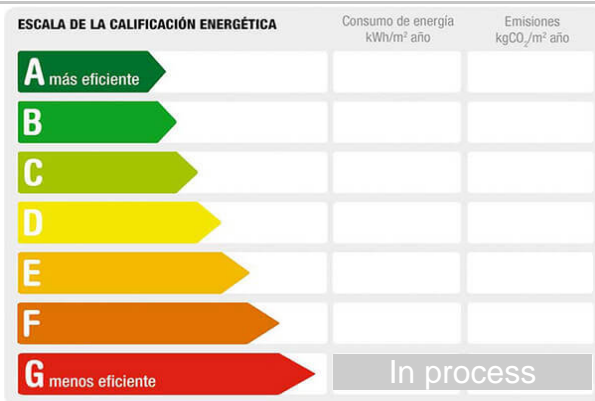

Reference: **509-2704-1**
 Property type: Premises
 Sale/rent: For sale
 Price: **165.000 €**
 Condition: Good condition

Address: Minerva
 Town: Sant Andreu de Llavaneres
 Province: Barcelona
 Postal code: 08392
 Zone: semicentro