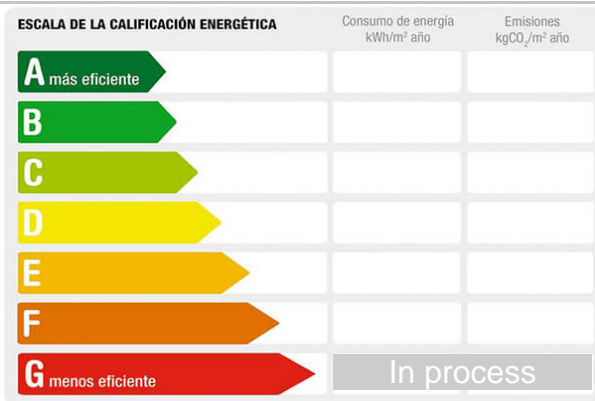

Reference: **460-2854**  
 Property type: Commercial Comercio  
 Sale/rent: For sale  
 Price: **120.000 €**  
 Condition: Good condition

Floor: Baja  
 Town: Sant Andreu de Llavaneres  
 Province: Barcelona  
 Postal code: 8392  
 Zone: centro