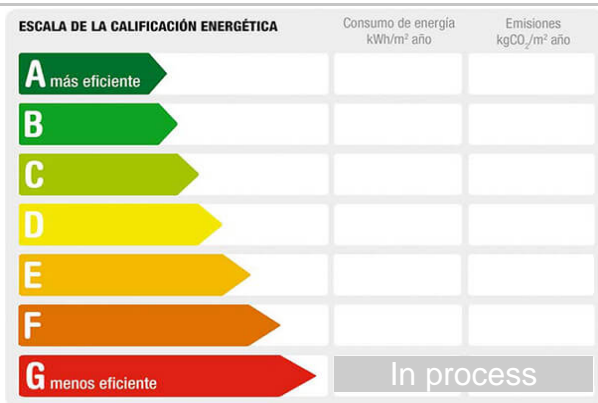

Reference: **452-2845**
 Property type: Industrial plant/warehouse
 Sale/rent: For sale
 Price: **600.000 €**
 Condition: Good condition

Address: Riera Capaspre
 Town: Vilassar de Dalt
 Province: Barcelona
 Postal code: 8339
 Zone: poligono Industrial Serra D'En Pons