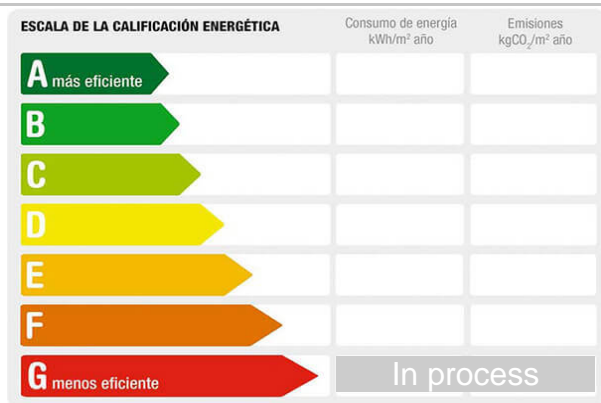

Reference: **313-2704**
 Property type: Premises
 Sale/rent: For rent
 Price: **650 €**
 Condition: Good condition

Floor: Baja
 Town: Sant Andreu de Llavaneres
 Province: Barcelona
 Postal code: 08392
 Zone: semicentro